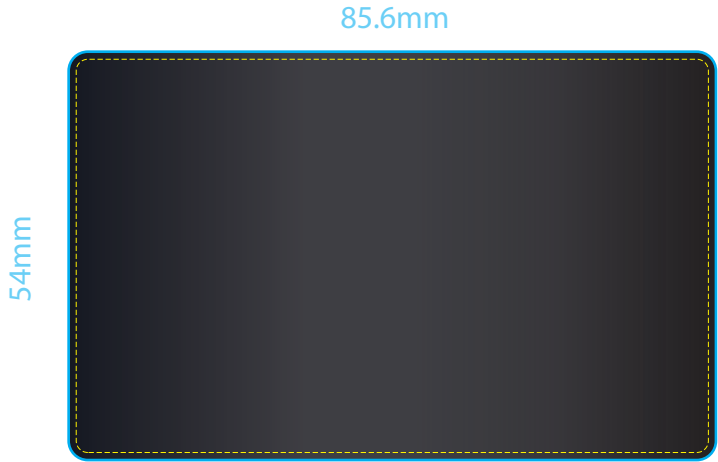

TEMPLATE FOR LASER ENGRAVED CARDS

BACKGROUND:
MATT BLACK CARD
0.5mm

CARD FRONT

BACKGROUND:
MATT BLACK CARD

CARD BACK

LASER ENGRAVED TEXT / LOGOS:
WILL APPEAR MATT SILVER

PLEASE CONVERT ALL TEXT TO OUTLINES